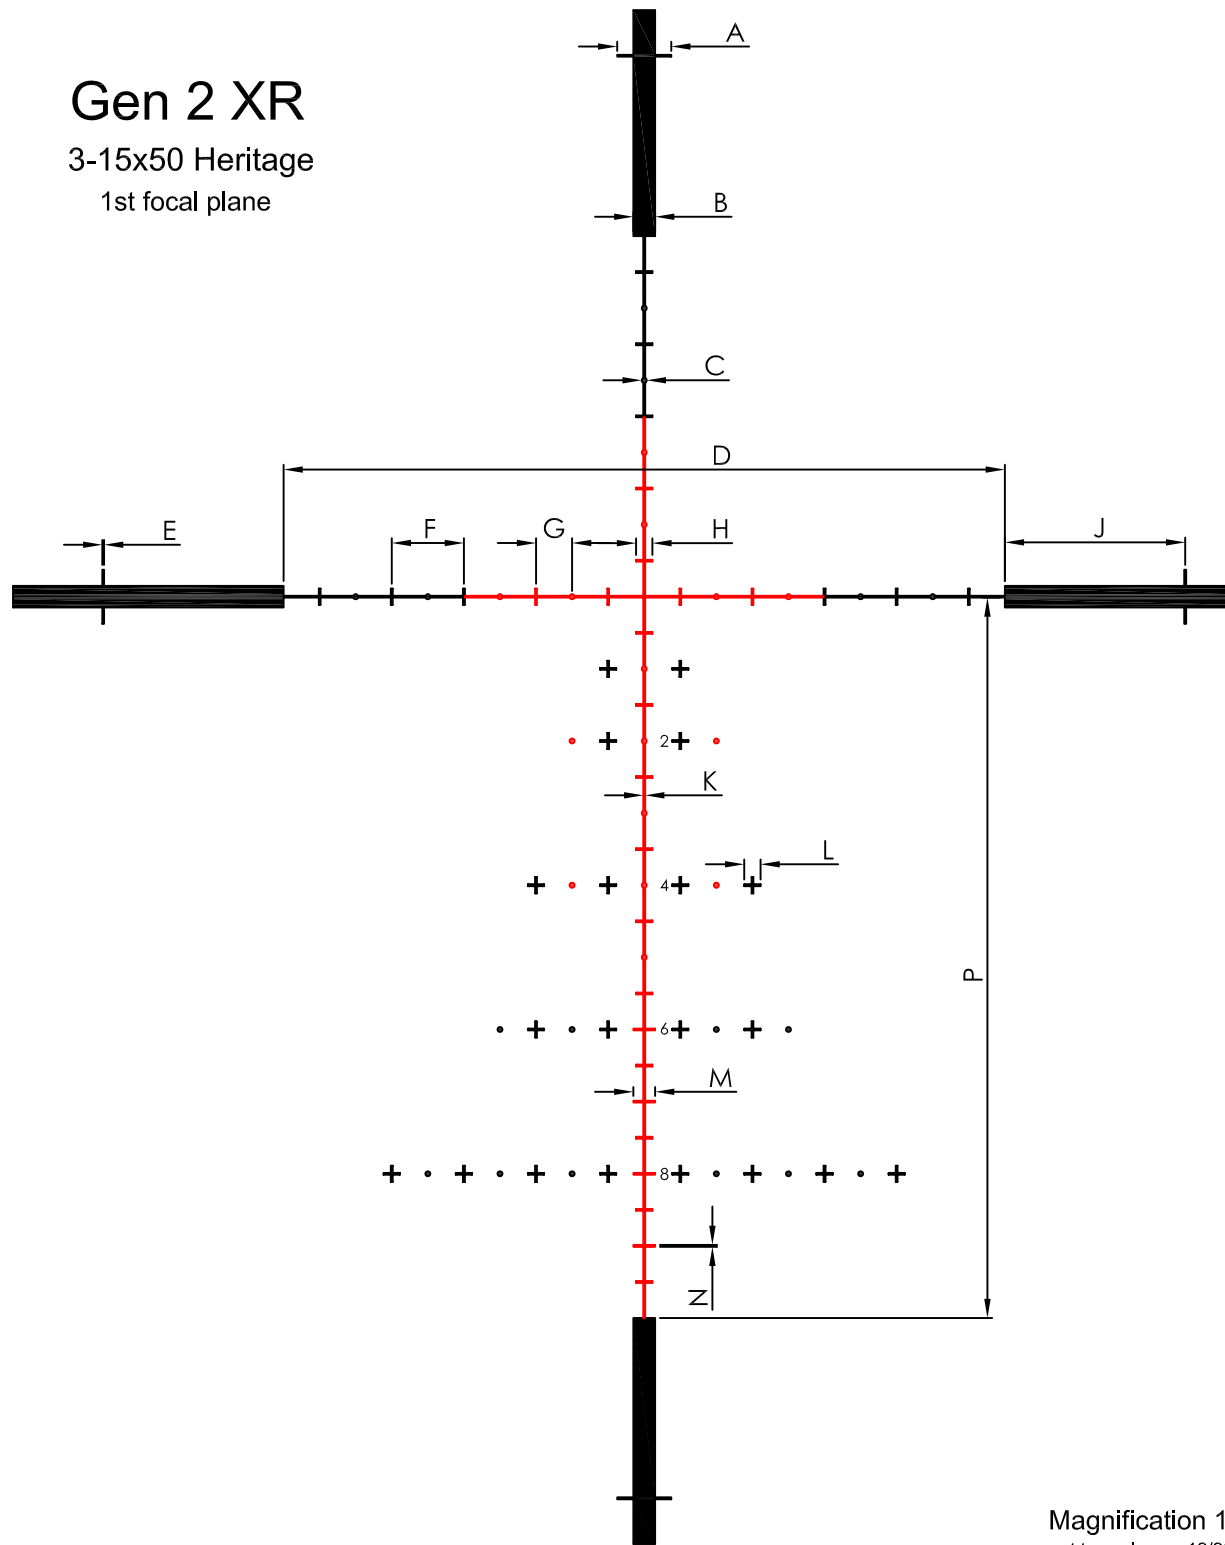

# Gen 2 XR

3-15x50 Heritage

1st focal plane

Magnification 15x  
not to scale 12/2008

Units	A	B	C	D	E	F	G	H	J	K	L	M	N	P
mrاد	0.75	0.30	0.10	10	0.04	1.0	0.5	0.2	2.5	0.04	0.2	0.25	0.04	10
in/100yd	2.7	1.08	0.36	36	0.144	3.6	1.8	0.72	9	0.144	0.72	0.9	0.144	36
cm/100m	7.5	3.0	1.0	100	0.4	10	5	2	25	0.4	2	2.5	0.4	100