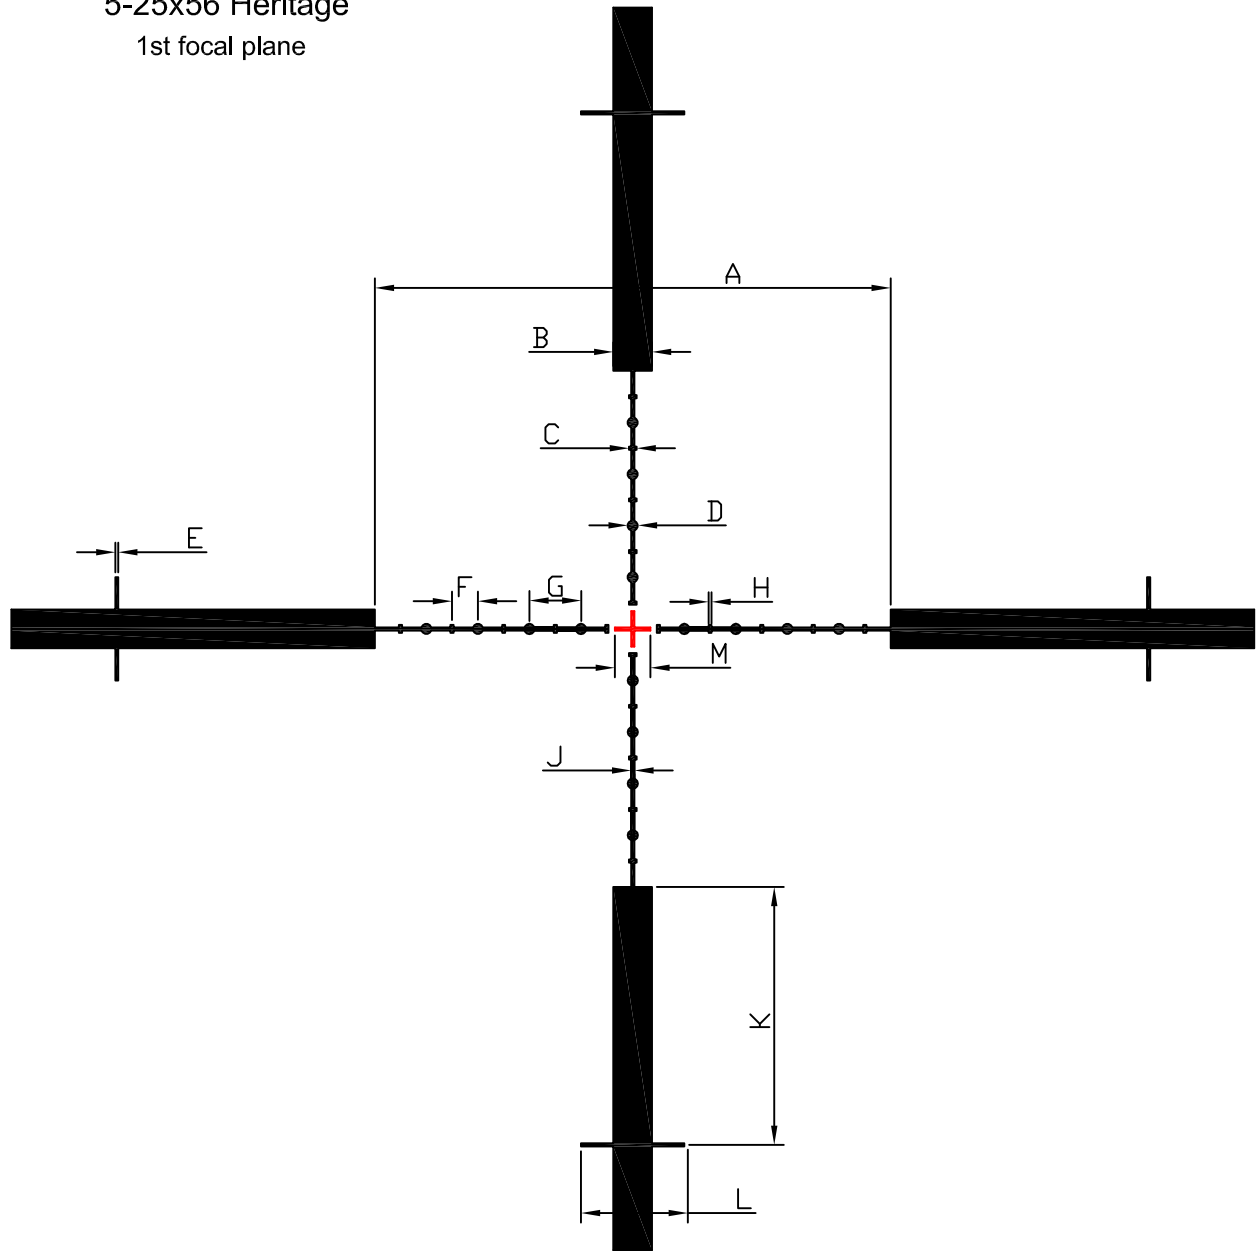

Gen 2 Mil-Dot

5-25x56 Heritage

1st focal plane

not to scale Jan2010

Units	A	B	C	D	E	F	G	H	J	K	L	M
mrad	10	0.75	0.15	0.2	0.06	0.5	1	0.06	0.06	5	2	0.56
in/100yd	36	2.7	0.54	0.72	0.216	1.8	3.6	0.216	0.216	18	7.2	2.0
cm/100m	100	7.5	1.5	2	0.6	5	10	0.6	0.6	50	20	5.6